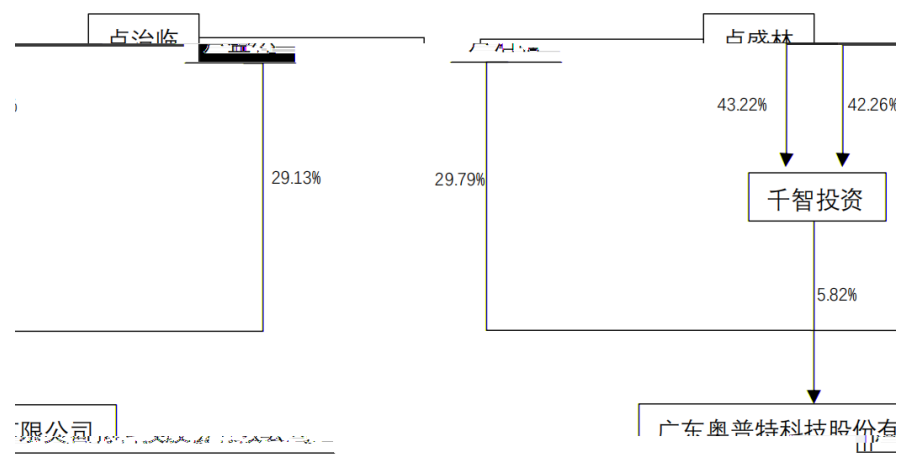

AI

3D

3C

3.

1

2D 2D 3D 3D 3D 3D 3D 3D  
3D 3D 3D 3D 3D 3D 3D 3D

2

PCB SMT  
" " GWh TWh  
TWh  
" " "

	56,541,051.00	122,785,320.14	75,707,058.28	42,654,987.59
	-3,965,552.00	4,630,811.83	-76,275,959.27	120,548,937.51

4

4.1

10

:

( )	4,695
( )	5,020
	0
	0
	0
	0

—

			(%)				
	11,793,600	36,363,600	29.79	36,363,600	36,363,600		
	11,531,520	35,555,520	29.13	35,555,520	35,555,520		0

4.2

4.3

4.4

5

1

1.		30.39%		31.59%
2.		40.14%	18.88%	39.32%
	13.83%		7.26%	

2